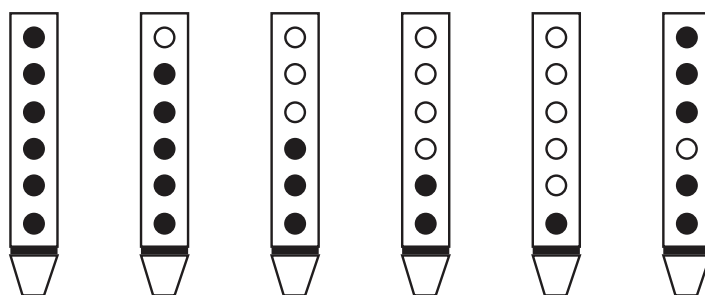

Asian Scale