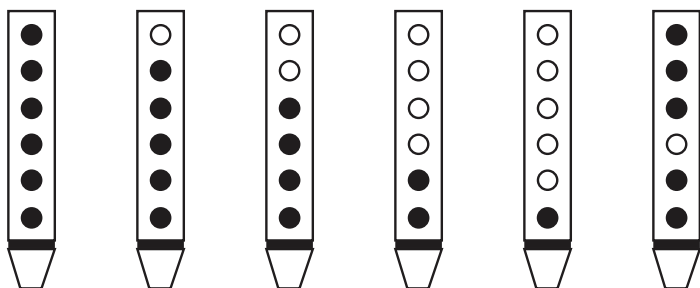

Major Pentatonic Scale