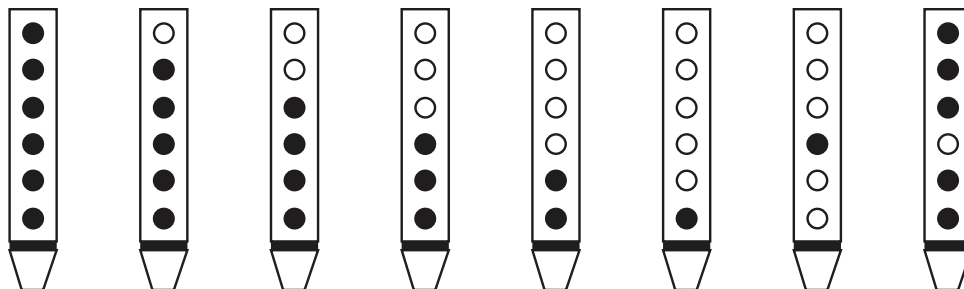

Spirit Flute Fingering Charts

Diatonic Major Scale

Mixolydian Scale