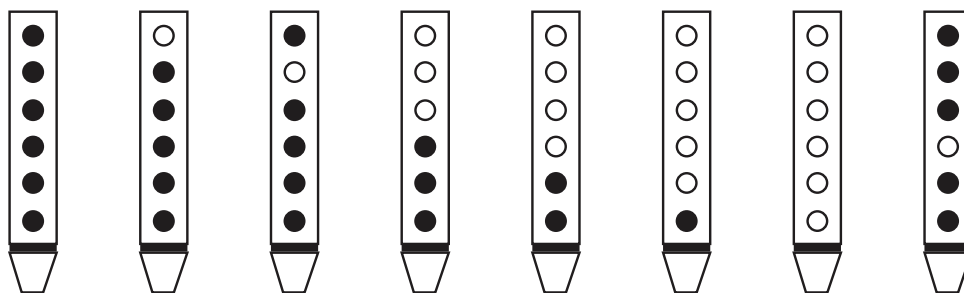

Melodic Minor Scale