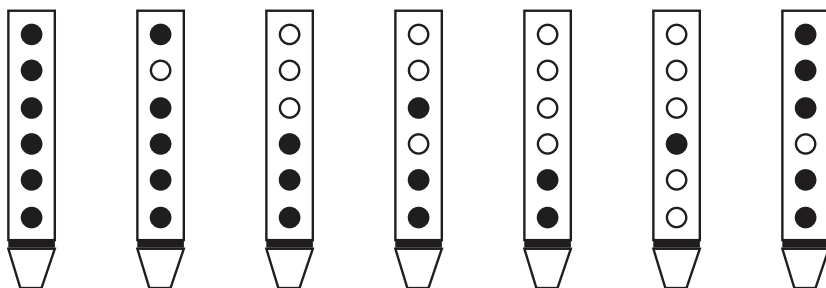

Blues Scale