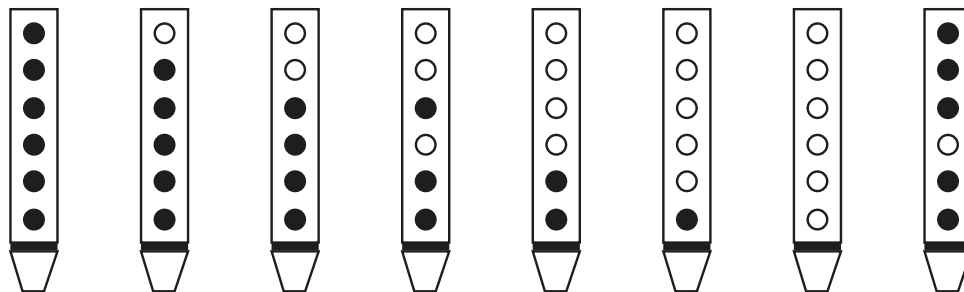

Spirit Flute Fingering Charts

Diatonic Major Scale

Lydian Scale