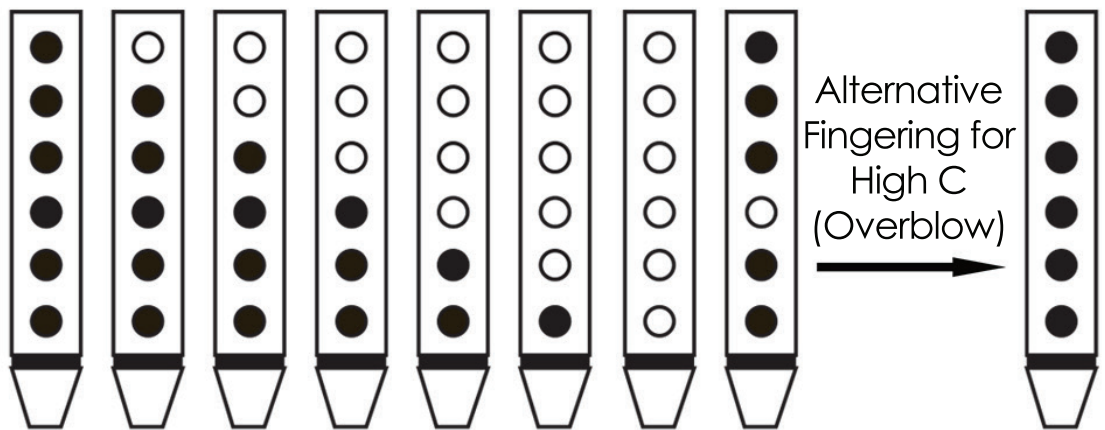

Spirit Flute Fingering Charts

Diatonic Major Scale

The following charts provide the basic fingerings and notation for both End Blown and Side Blown Diatonic Spirit Flutes.

On the charts, the black dots indicate closed holes and the tapered end of the drawing indicates the mouthpiece. Under each fingering diagram is the corresponding note. Please remember that with all wind instruments the amount of air pressure exerted will determine the accuracy of the note, more pressure will sharpen the note, while less pressure will flatten it.

We provide fingering charts because many people are interested in the information they provide but you don't need them to enjoy playing music on the Spirit Flute. In many cultures people never learn music theory, they create beautiful melodies simply "playing by ear".

Diatonic Major Scale

Key of "D"	D	E	F#	G	A	B	C#	D	D
Key of "C"	C	D	E	F	G	A	B	C	C
Key of "G"	G	A	B	C	D	E	F#	G	G