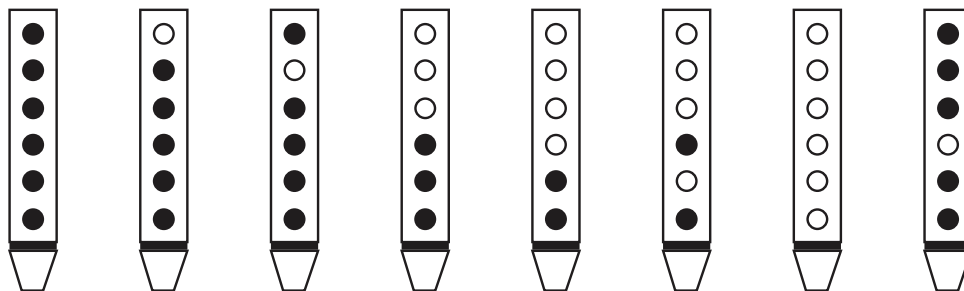

Harmonic Minor Scale