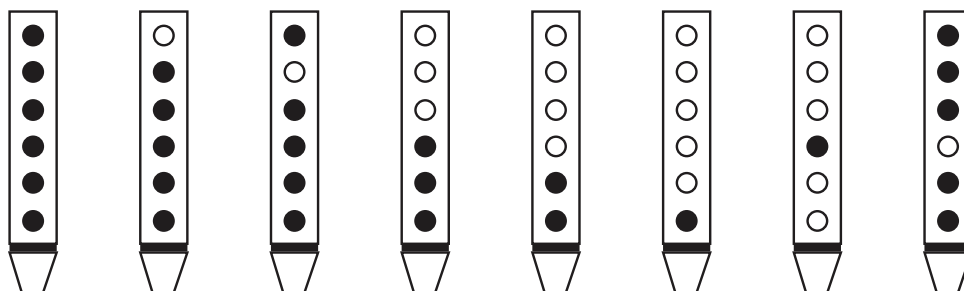

Dorian Scale