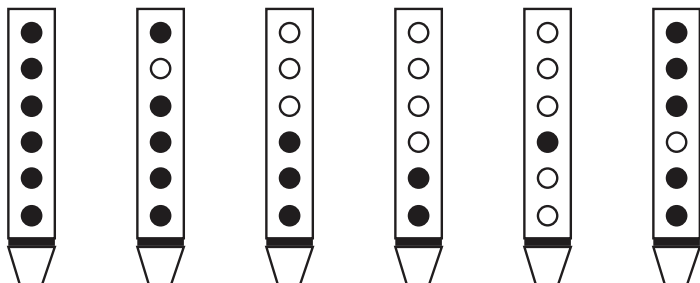

Spirit Flute Fingering Charts

Diatonic Major Scale

Minor Pentatonic Scale