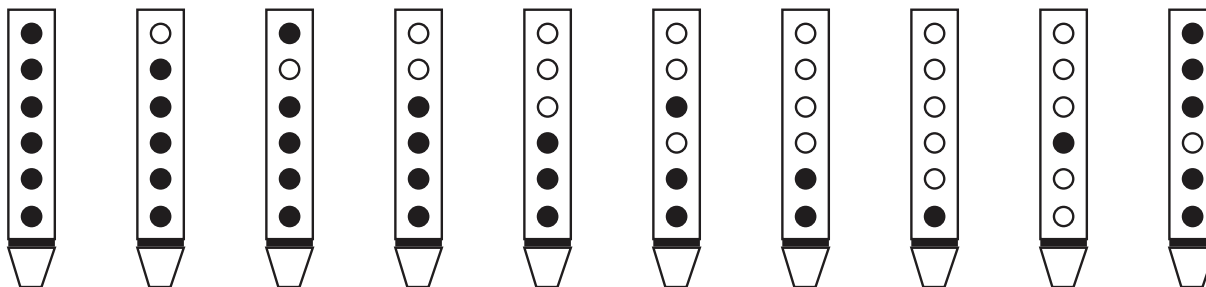

Mixoblues Scale